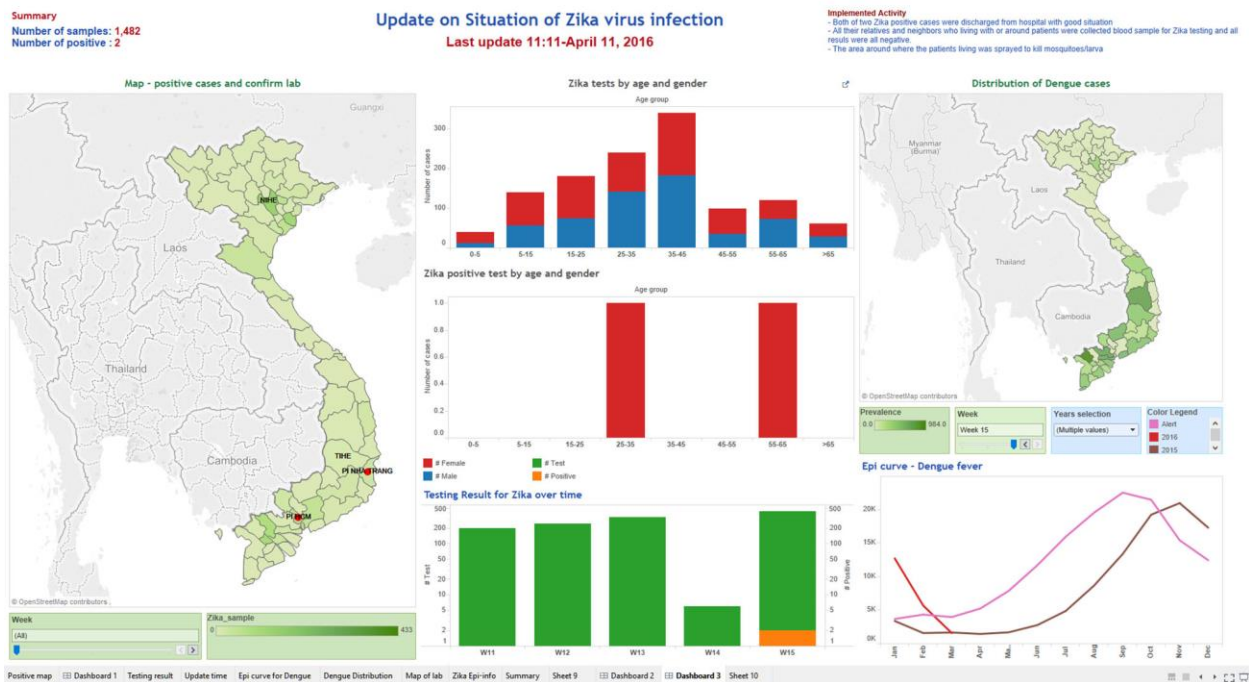

Sustainable Model for Public Health Emergency Operations Centers for Global Settings

Technical Appendix

Technical Appendix Figure. Data dashboard in national public health emergency operation center for Zika virus, Vietnam.