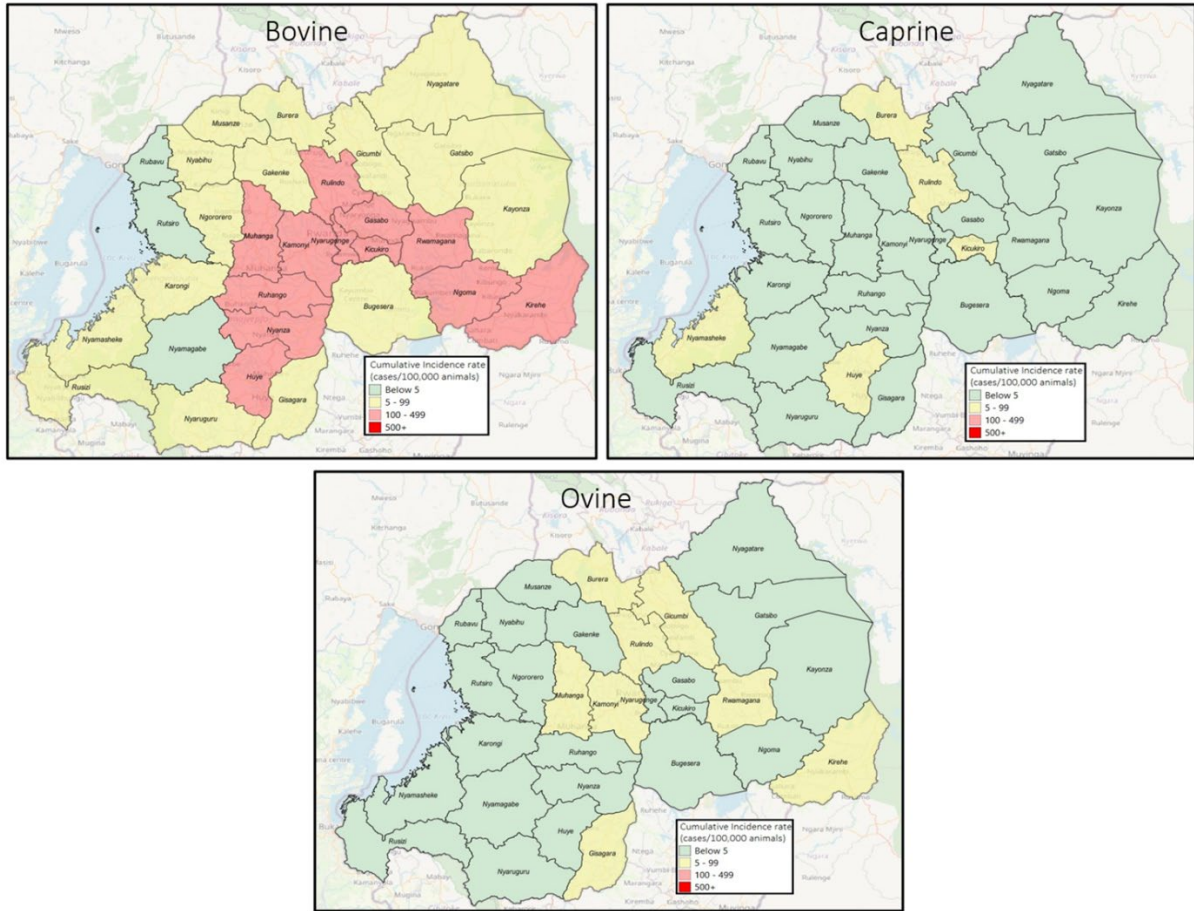

Rift Valley Fever Epizootic, Rwanda, 2022

Appendix

Appendix Figure 1. Geographic distribution of Rift Valley fever infections among livestock in Rwanda, March 21–October 14, 2022.

Appendix Figure 2. Geographic distribution of cases, by livestock species type, during Rift Valley fever epizootic in Rwanda, March 21–October 14, 2022.