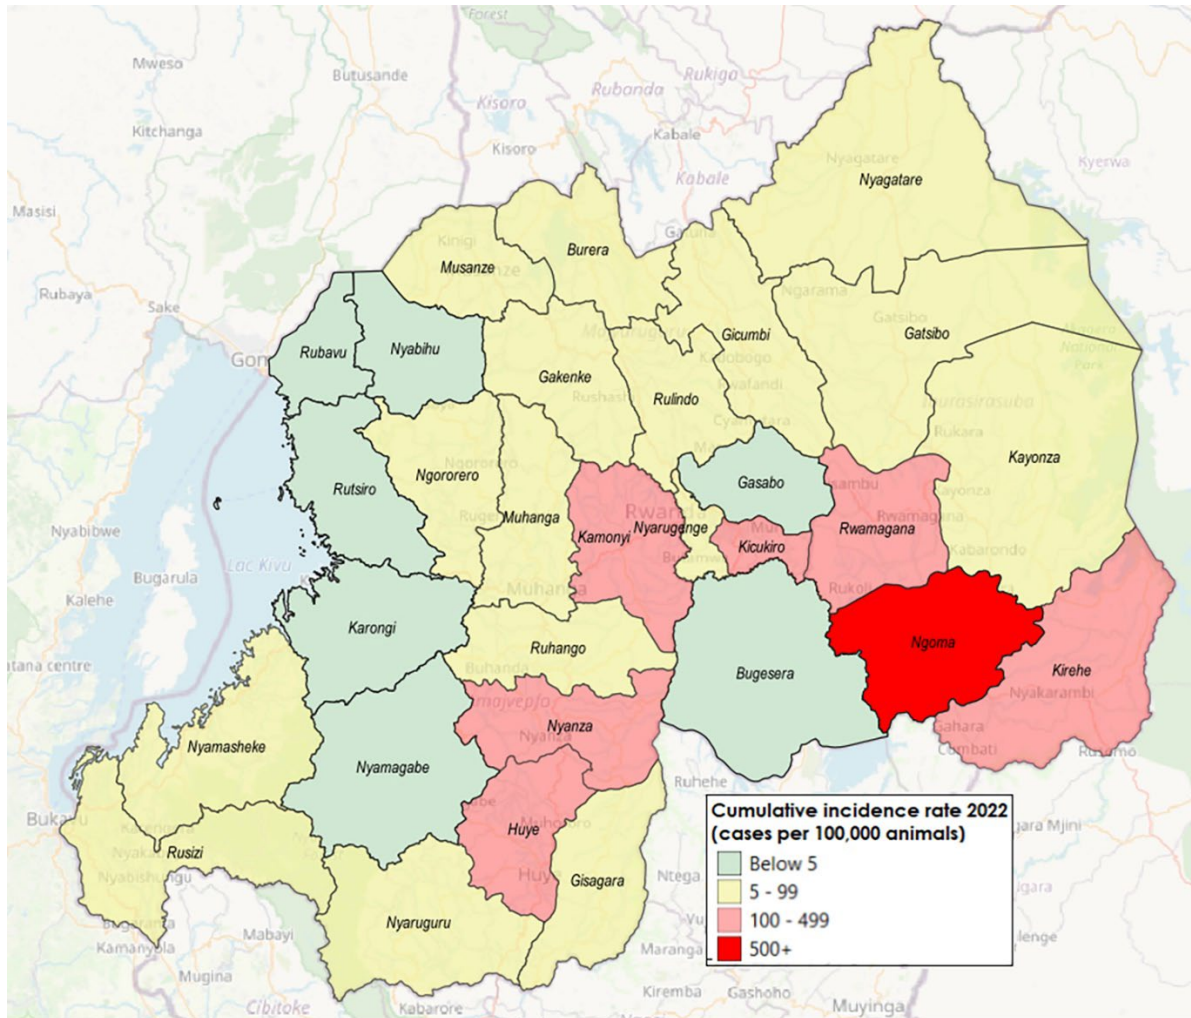

Rift Valley Fever Epizootic, Rwanda, 2022

Appendix

Appendix Figure 1. Geographic distribution of Rift Valley fever infections among livestock in Rwanda, March 21–October 14, 2022.

Appendix Figure 2. Geographic distribution of cases, by livestock species type, during Rift Valley fever epizootic in Rwanda, March 21–October 14, 2022.